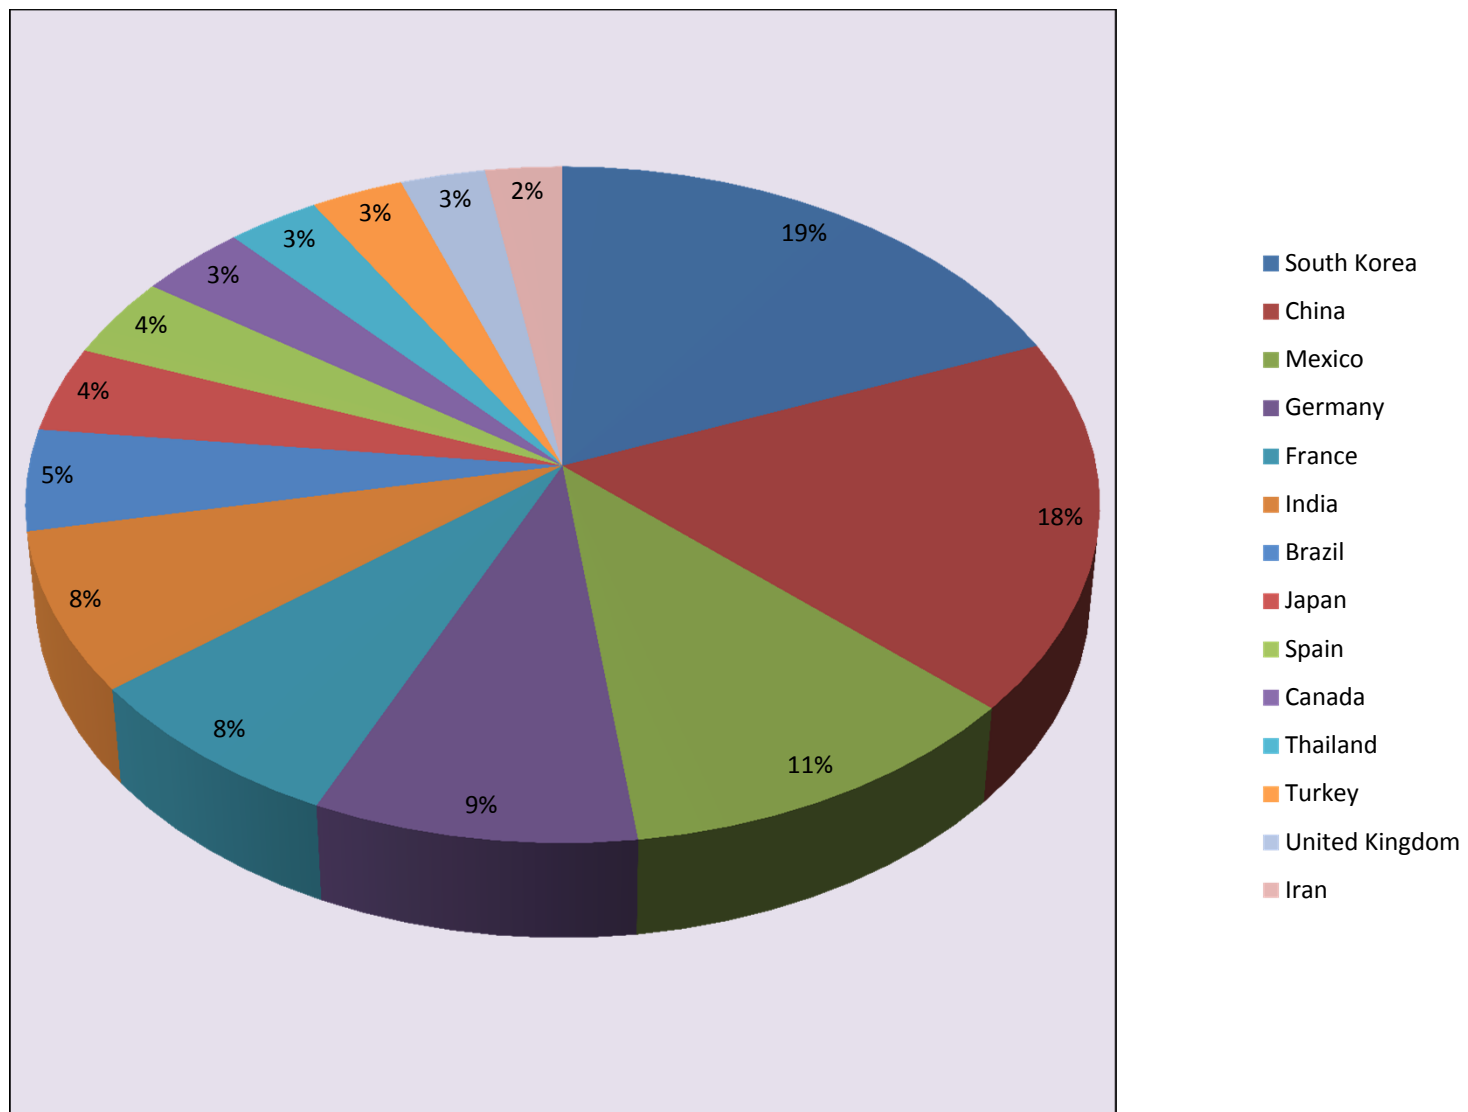

Country of Citizenship, Alphabetical	
Argentina	4
Australia	5
Austria	4
Bangladesh	1
Belgium	2
Brazil	19
Canada	14
Chile	8
China	70
Colombia	8
Ecuador	3
Egypt	2
Ethiopia	1
Finland	2
France	30
Germany	35
Greece	1
Hungary	1
Iceland	1
India	30
Indonesia	1
Iran	10
Israel	3
Italy	6
Japan	16
Jordan	1
Lebanon	2
Malaysia	1
Mexico	45
Nepal	1
Netherlands	3
New Zealand	3
Nigeria	3
Norway	2
Pakistan	1
Peru	2
Poland	5
Portugal	3
Russia	7
Saudi Arabia	1
South Korea	73
Spain	15
Sri Lanka	2
Sudan	1
Sweden	1
Switzerland	6
Taiwan - Republic of China	5
Thailand	12
Turkey	12
Ukraine	1
United Kingdom	11
Uzbekistan	1
Vietnam	1
Grand Total	498

Country of Citizenship, by # of Scholars	
South Korea	73
China	70
Mexico	45
Germany	35
France	30
India	30
Brazil	19
Japan	16
Spain	15
Canada	14
Thailand	12
Turkey	12
United Kingdom	11
Iran	10
Colombia	8
Chile	8
Russia	7
Switzerland	6
Italy	6
Taiwan - Republic of China	5
Australia	5
Poland	5
Austria	4
Argentina	4
Ecuador	3
Netherlands	3
Israel	3
Nigeria	3
New Zealand	3
Portugal	3
Belgium	2
Finland	2
Egypt	2
Sri Lanka	2
Norway	2
Peru	2
Lebanon	2
Vietnam	1
Jordan	1
Iceland	1
Indonesia	1
Ethiopia	1
Saudi Arabia	1
Malaysia	1
Nepal	1
Pakistan	1
Bangladesh	1
Ukraine	1
Greece	1
Uzbekistan	1
Sudan	1
Sweden	1
Hungary	1
Grand Total	498

International Scholars and Faculty by Country of Origin 2012-03

Countries with 10 or More Scholars Represented