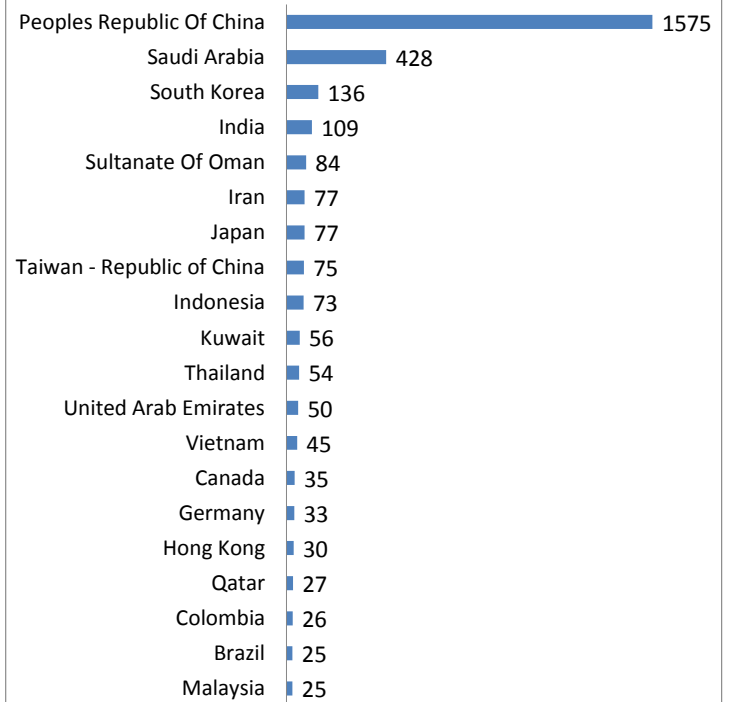

Top 20 Countries of Citizenship

Sponsors are government agencies, public organizations, or private organizations which provide partial or full financial support to the student.